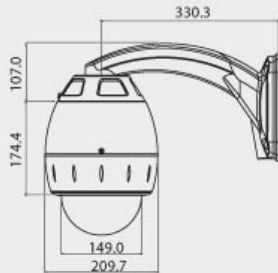

- Wall mount & Housing

- Wall mount

Dimensions

Wall Mount

Pendant Mount

Unit (mm)

Optional Accessories

SCB2000 : Corner mount bracket