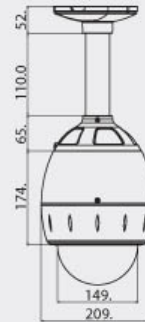

- Wall mount & Housing

- Wall mount

Dimensions

Wall Mount

Pendant Mount

Unit (mm)

Optional Accessories

SCB2000 : Corner mount bracket