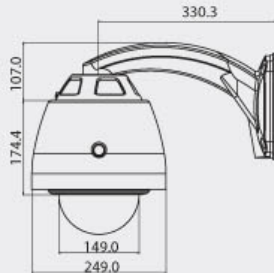

- Wall mount & Housing

- Wall mount

Dimensions

Wall Mount

Pendant Mount

Unit (mm)

Optional Accessories

SCB2000 : Corner mount bracket