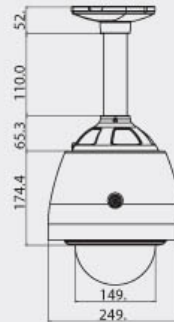

- Wall mount & Housing

- Wall mount

Dimensions

Wall Mount

Pendant Mount

Unit (mm)

Optional Accessories

SCB2000 : Corner mount bracket